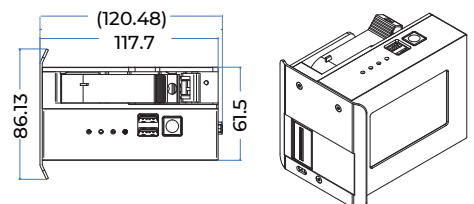

SPECIFICATIONS

B1040 PRO

B1040 MAX

Printing Technology	HP TIJ 2.5	1-Inch TIJ
Product Dimensions	120.6 x 86.1 x 90.5mm	120.6 x 86.1 x 95mm
Printhead Dimensions	644.7g	645.6g
Display	3.5" LCD Screen	3.5" LCD Screen
Power Supply	AC 100V-240V, 50/60Hz, DC 24V 2.5A	AC 100V-240V, 50/60Hz, DC 24V 2.5A
Resolution	Max 600 DPI	Max 300 DPI
Print Speed	Up to 76m/min at 300 DPI	Up to 40m/min at 300 DPI
Print Density	3 levels	3 levels
Throw Distance	5 mm	5 mm

FEATURES