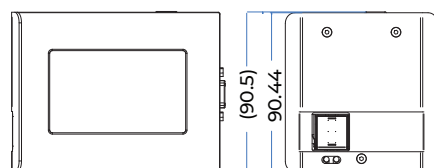

DIMENSIONS

B1040 PRO