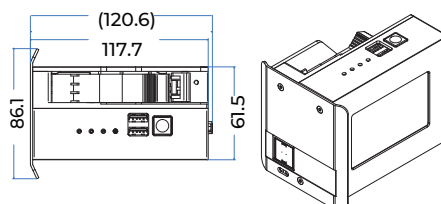

DIMENSIONS

B1040 PRO