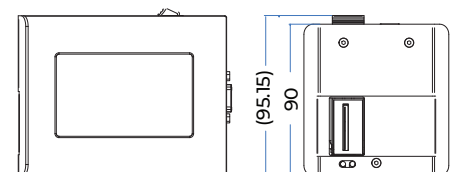

SPECIFICATIONS

B1040 PRO

B1040 MAX

Printing Technology	HP TIJ 2.5	1-Inch TIJ
Product Dimensions	120.6 x 86.1 x 90.5mm	120.6 x 86.1 x 95mm
Printhead Dimensions	644.7g	645.6g
Display	3.5" LCD Screen	3.5" LCD Screen
Power Supply	AC 100V-240V, 50/60Hz, DC 24V 2.5A	AC 100V-240V, 50/60Hz, DC 24V 2.5A
Resolution	Max 600 DPI	Max 300 DPI
Print Speed	Up to 76m/min at 300 DPI	Up to 40m/min at 300 DPI
Print Density	3 levels	3 levels
Throw Distance	5 mm	5 mm

FEATURES