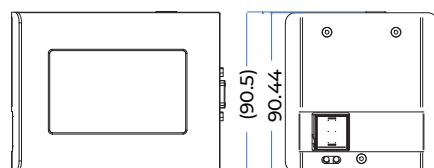

### B1040 MAX

<b>Printing Technology</b>	HP TIJ 2.5	1-Inch TIJ
<b>Product Dimensions</b>	120.6 x 86.1 x 90.5mm	120.6 x 86.1 x 95mm
<b>Printhead Dimensions</b>	644.7g	645.6g
<b>Display</b>	3.5" LCD Screen	3.5" LCD Screen
<b>Power Supply</b>	AC 100V-240V, 50/60Hz, DC 24V 2.5A	AC 100V-240V, 50/60Hz, DC 24V 2.5A
<b>Resolution</b>	Max 600 DPI	Max 300 DPI
<b>Print Speed</b>	Up to 76m/min at 300 DPI	Up to 40m/min at 300 DPI
<b>Print Density</b>	3 levels	3 levels
<b>Throw Distance</b>	5 mm	5 mm

## DIMENSIONS

B1040 PRO

B1040 MAX