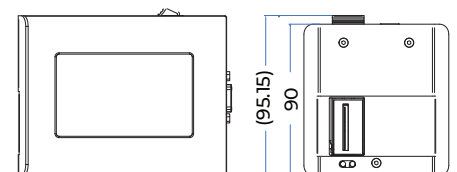

### B1040 MAX

<b>Printing Technology</b>	HP TIJ 2.5	1-Inch TIJ
<b>Product Dimensions</b>	120.6 x 86.1 x 90.5mm	120.6 x 86.1 x 95mm
<b>Printhead Dimensions</b>	644.7g	645.6g
<b>Display</b>	3.5" LCD Screen	3.5" LCD Screen
<b>Power Supply</b>	AC 100V-240V, 50/60Hz, DC 24V 2.5A	AC 100V-240V, 50/60Hz, DC 24V 2.5A
<b>Resolution</b>	Max 600 DPI	Max 300 DPI
<b>Print Speed</b>	Up to 76m/min at 300 DPI	Up to 40m/min at 300 DPI
<b>Print Density</b>	3 levels	3 levels
<b>Throw Distance</b>	5 mm	5 mm

## DIMENSIONS

B1040 PRO

B1040 MAX