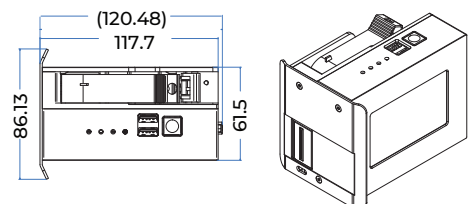

### B1040 MAX

<b>Printing Technology</b>	HP TIJ 2.5	1-Inch TIJ
<b>Product Dimensions</b>	120.6 x 86.1 x 90.5mm	120.6 x 86.1 x 95mm
<b>Printhead Dimensions</b>	644.7g	645.6g
<b>Display</b>	3.5" LCD Screen	3.5" LCD Screen
<b>Power Supply</b>	AC 100V-240V, 50/60Hz, DC 24V 2.5A	AC 100V-240V, 50/60Hz, DC 24V 2.5A
<b>Resolution</b>	Max 600 DPI	Max 300 DPI
<b>Print Speed</b>	Up to 76m/min at 300 DPI	Up to 40m/min at 300 DPI
<b>Print Density</b>	3 levels	3 levels
<b>Throw Distance</b>	5 mm	5 mm

## DIMENSIONS

B1040 PRO

B1040 MAX