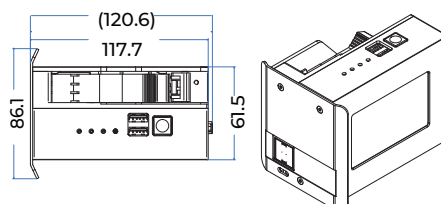

### B1040 MAX

<b>Printing Technology</b>	HP TIJ 2.5	1-Inch TIJ
<b>Product Dimensions</b>	120.6 x 86.1 x 90.5mm	120.6 x 86.1 x 95mm
<b>Printhead Dimensions</b>	644.7g	645.6g
<b>Display</b>	3.5" LCD Screen	3.5" LCD Screen
<b>Power Supply</b>	AC 100V-240V, 50/60Hz, DC 24V 2.5A	AC 100V-240V, 50/60Hz, DC 24V 2.5A
<b>Resolution</b>	Max 600 DPI	Max 300 DPI
<b>Print Speed</b>	Up to 76m/min at 300 DPI	Up to 40m/min at 300 DPI
<b>Print Density</b>	3 levels	3 levels
<b>Throw Distance</b>	5 mm	5 mm

## DIMENSIONS

B1040 PRO

B1040 MAX